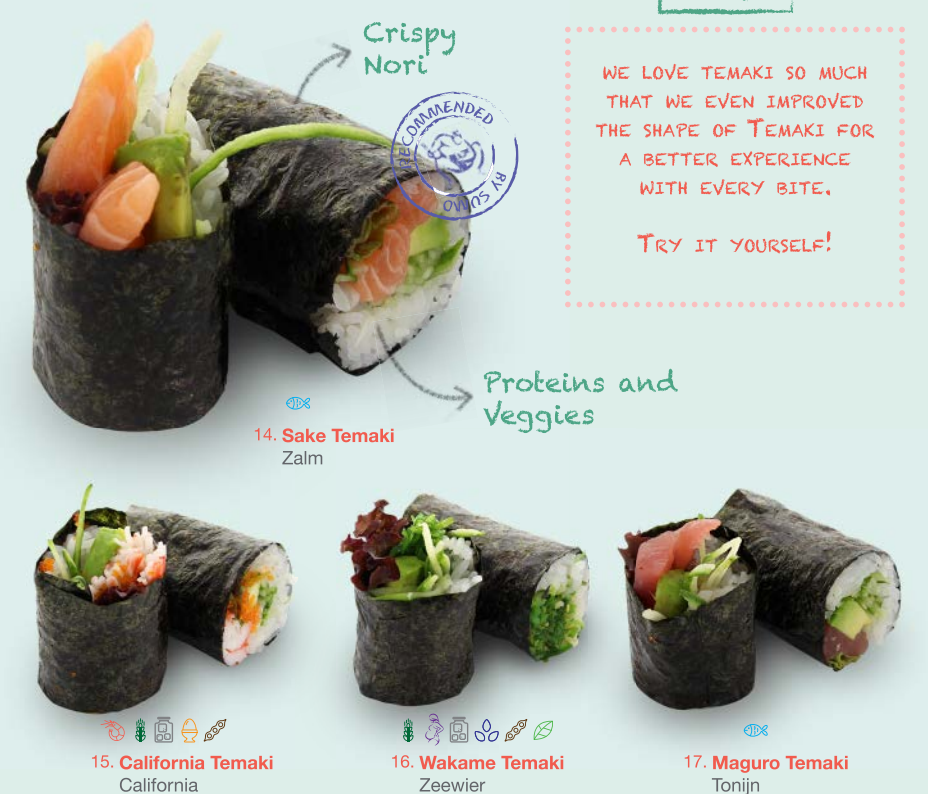

NIGIRI

TEMAKI

GUNKAN

MINI POKEBOWL

MAKI

SASHIMI

SIDES & SALADS

SUMO ETIQUETTE
soy sauce
wasabi
preparing your favourite mixture
dip but don't double dip
Itadakimasu! Enjoy!

GRILLED & FRIED

ALLERGENS
ALLERGENEN
Suitable for pregnancy Geschikt voor zwangeren
Eggs Eieren
Fish Vis
Gluten Glutien
Soy Soja
Lactose Lactose
Flavor enhancer Smaakversterkers
Shellfish Schaaldieren
Sesame Sesam
Vegetarian Vegetarisch