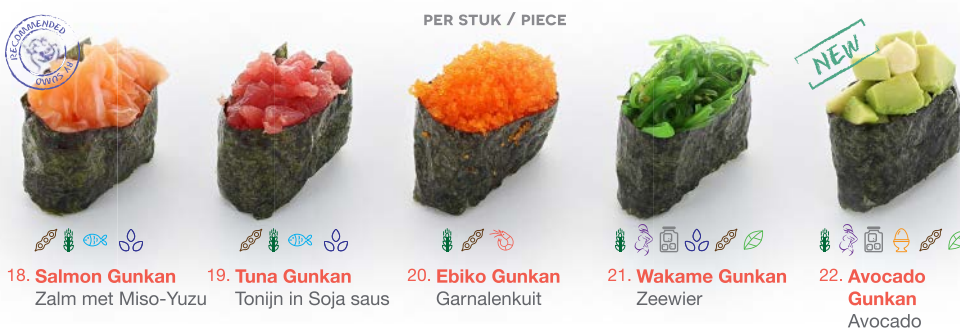

NIGIRI

TEMAKI

GUNKAN

MINI POKEBOWL

MAKI

SASHIMI

SIDES & SALADS

SUMO ETIQUETTE
soy sauce
wasabi
preparing your favourite mixture
dip but don't double dip
Itadakimasu! Enjoy!

GRILLED & FRIED

ALLERGENS
ALLERGENEN
Suitable for pregnancy Geschikt voor zwangeren
Eggs Eieren
Fish Vis
Gluten Glutien
Soy Soja
Lactose Lactose
Flavor enhancer Smaakversterkers
Shellfish Schaaldieren
Sesame Sesam
Vegetarian Vegetarisch